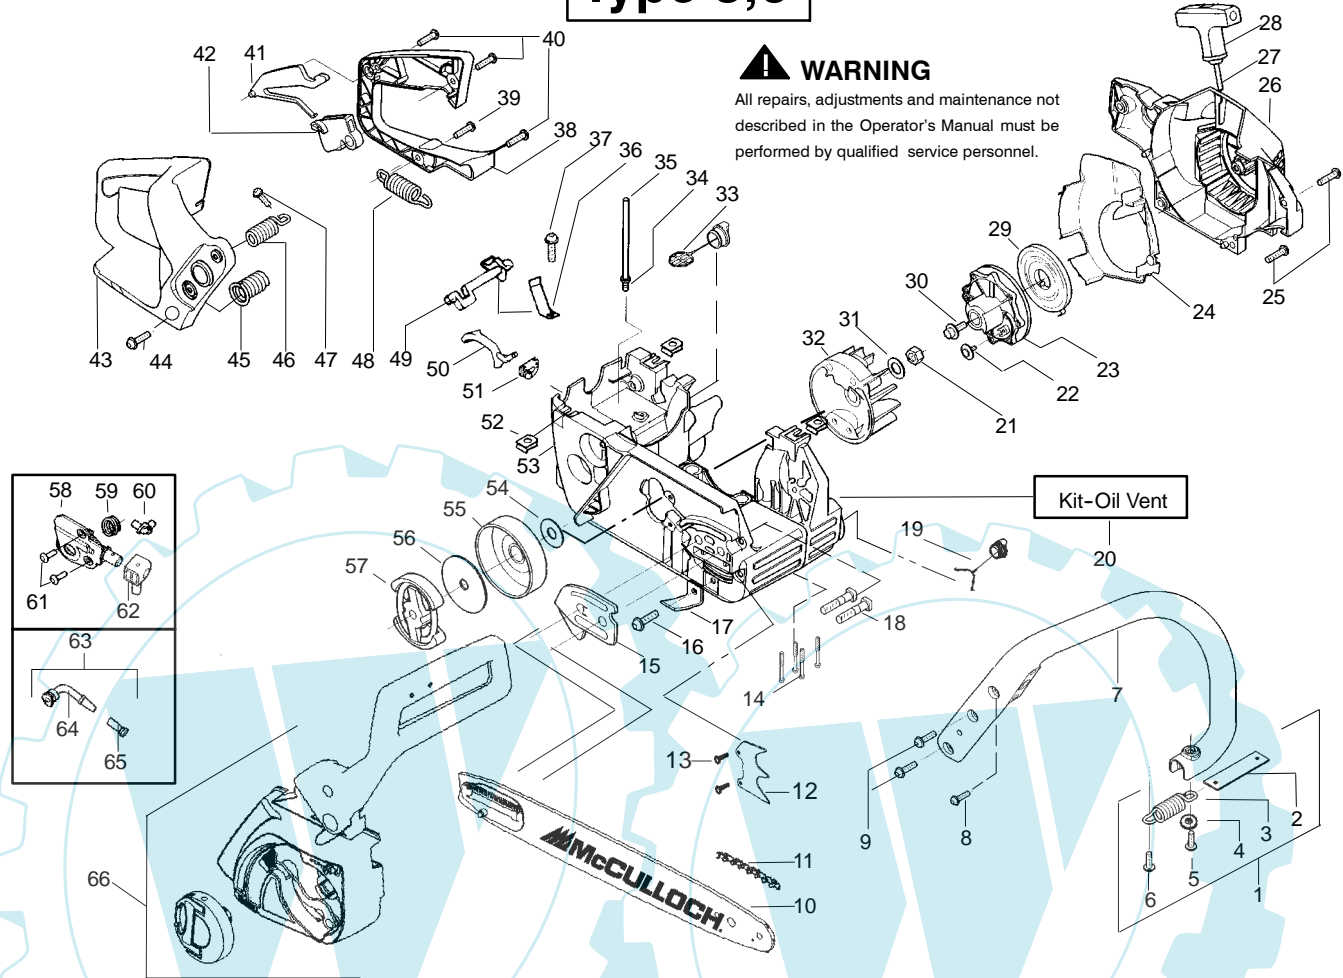

PARTS LIST NO. 530163180		McCULLOCH.® PARTS LIST	CHAIN SAW MODEL(s) MAC CAT 441	
DATE 2/20/04	Replaces 163180 - 5/09/03		Note: Illustration may differ from actual model due to design changes	PAGE NO. 4

Type 5,6

⚠ WARNING

All repairs, adjustments and maintenance not described in the Operator's Manual must be performed by qualified service personnel.

Ref.	Part No.	Description	Ref.	Part No.	Description	Ref.	Part No.	Description
1.	530047963	Assy.- Isolator	28.	530056402	Handle- Starter	53.	530058733	Kit-Chassis Assy. fuel lines and caps)
2.	530047608	Limiter Strap	29.	530027531	Spring-Recoil	54.	530015907	Washer- Thrust
3.	530042082	Spring- Isolator	30.	530015920	Screw	55.	530047061	Assy.-Clutch Drum w/bearing
4.	530015158	Washer	31.	530015127	Washer- Flywheel	56.	530015611	Washer-Clutch
5.	530016018	Screw	32.	530039187	Assy- Flywheel	57.	530014949	Assy. Clutch
6.	530015843	Screw	33.	530047192	Assy- Fuel Cap	58.	530071259	Kit - Oil Pump (incl. 59,60,62)
7.	530047583	Front Handle	34.	530023877	Fitting- fuel line	59.	530037820	Gear- Worm Spring
8.	530015940	Screw	35.	530069216	Kit- Fuel line (large)	60.	530049477	Elbow- Oil Pickup
9.	530015814	Screw	36.	530016149	Spring- Switch	61.	530016064	Screw
10.	530044897	Bar - 16"	37.	530015775	Screw	62.	530019206	Seal Block
11.	538248288	Chain - 16"	38.	530047581	Cover- Rear Handle	63.	530047663	Assy- Oil Pick-up (Incl. 64,65)
12.	530014381	Kit- Spike (Incl. 13)	39.	530015886	Screw	64.	530038373	Pick-up Oiler
13.	530015805	Screw	40.	530015906	Screw	65.	530056533	Filter- Oil
14.	530016132	Screw	41.	530036098	Throttle Lockout	66.	530071897	Kit-Chain Brake Adjuster (Incl. knob)
15.	530038238	Plate- Bar Mount.	42.	530036097	Trigger- Throttle			
16.	530015814	Screw	43.	530047582	Handle - Rear			
17.	530029850	Chain Catcher	44.	530015814	Screw			
18.	530016133	Bolt- Bar	45.	530053274	Assy Isolator- lower			
19.	530010846	Assy- Oil Cap	46.	530071385	Kit- Isolator (Upper)			
20.	530071666	Kit- Oil Vent	47.	530015875	Screw			
21.	530016134	Nut- Flywheel	48.	530042082	Spring- Isolator			
22.	530016080	Screw	49.	530057473	Lever- Switch			
23.	530037817	Starter Pulley	50.	530057474	Lever- Choke			
24.	530055723	Baffle- Air	51.	530049005	Grommet- Knob			
25.	530015892	Screw	52.	530015922	Nut- "U" - Type			
26.	530056333	Housing- Fan						
27.	530069232	Kit - Rope						

↖ = NEW PART NUMBER FOR THIS IPL

★ = REFER TO THE SERVICE REFERENCE INDICATED FOR MORE INFORMATION. (LOCATED AT END OF IPL)