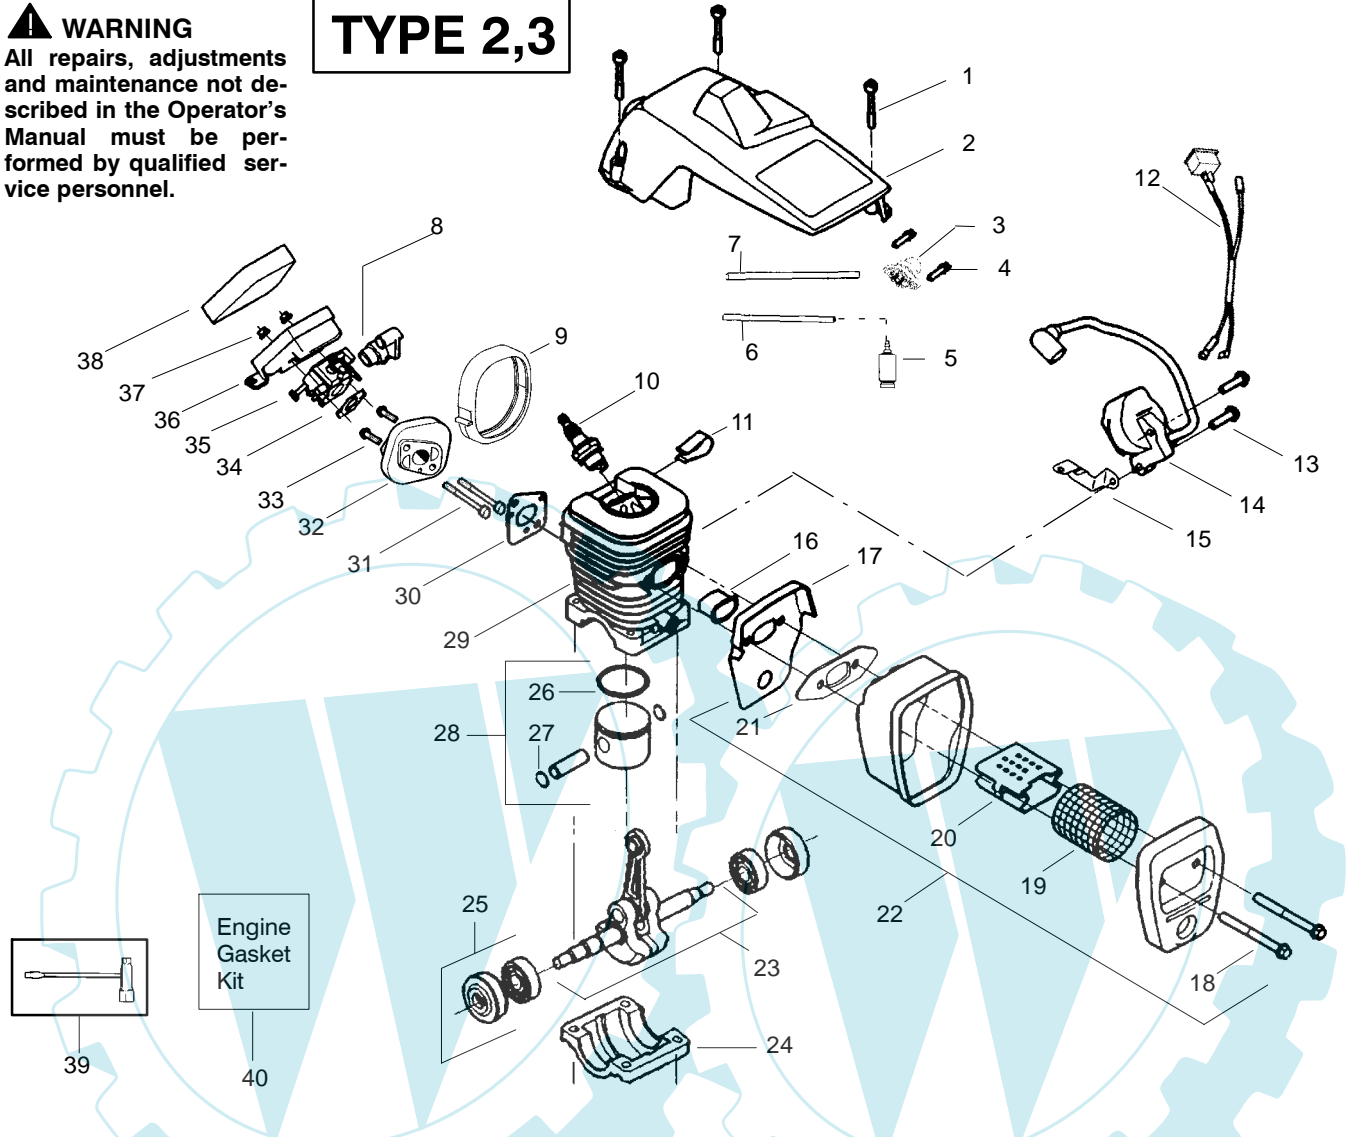

PARTS LIST NO. 530163180		McCULLOCH.® PARTS LIST	CHAIN SAW MODEL(s) MAC CAT 441	
DATE 2/20/04	Replaces 163180 - 5/09/03		Note: Illustration may differ from actual model due to design changes	PAGE NO. 6

▲ WARNING
All repairs, adjustments and maintenance not described in the Operator's Manual must be performed by qualified service personnel.

TYPE 2,3

Ref.	Part No.	Description	Ref.	Part No.	Description	Ref.	Part No.	Description
1.	530016153	Screw	19.	530036103	Screen-Spark	36.	530047604	Housing-Air Filter
2.	530056924	Shield-Cylinder	20.	530037813	Diffuser-Muffler	37.	530016101	Nut
3.	530047213	Assy-Air Purge	21.	530069608	Gasket-Muffler (kit)	38.	530037793	Air Filter - Foam
4.	530015780	Screw	22.	530047207	Assy-Muffler (Incl. 17-21)	39.	530031135	Wrench-Bar
5.	530095646	Assy-Fuel Pick-up	23.	530047062	Assy-Crankshaft	40.	530069608	Kit-Engine Gasket (incl. 21,30,34)
6.	530069247	Kit-Line Purge/Carb. (Small Dia)	24.	530037935	Cap-Crankcase			
7.	530069216	Kit-Line Purge/Tank (large line)	25.	530056363	Assy-Seal & Bearing			
8.	530049244	Grommet-Carb Adjust.	26.	530029805	Ring-Piston			
9.	530054144	Seal-Carb Adapter	27.	530015697	Retainer - Piston Pin			
10.	952030150	Spark Plug (RCJ-7Y)	28.	530069605	Kit-Piston - (incl. 26,27)			
11.	530016136	Clip-High Tension Lead	29.	530069607	Kit-Cylinder			
12.	530049117	Assy-Wire Harness (includes switch)	30.	530069608	Gasket-Carb. Adapter (kit)			
13.	530015814	Screw	31.	530016187	Screw	✓	530163670	Manual- (Scan)
14.	530039167	Module-Ignition	32.	530049700	Carb. Adapter	✓	530163671	Manual - (Euro I)
15.	530047442	Strap-Ground	33.	530016386	Screw	✓	530163672	Manual - (Euro II)
16.	530037652	Insulator-Heat	34.	530069608	Carb. Gasket (kit)	✓	530054781	Decal-Warning
17.	530049870	Back Plate-Muffler	35.	---	Kit-Carburetor (WT-391)	✓	530038478	Cap-limiter low(tan)
18.	530016132	Screw		530069722		✓	530038479	Cap-limiter high(brn)
								Not Shown

✓ = NEW PART NUMBER FOR THIS IPL

★ = REFER TO THE SERVICE REFERENCE INDICATED FOR MORE INFORMATION. (LOCATED AT END OF IPL)