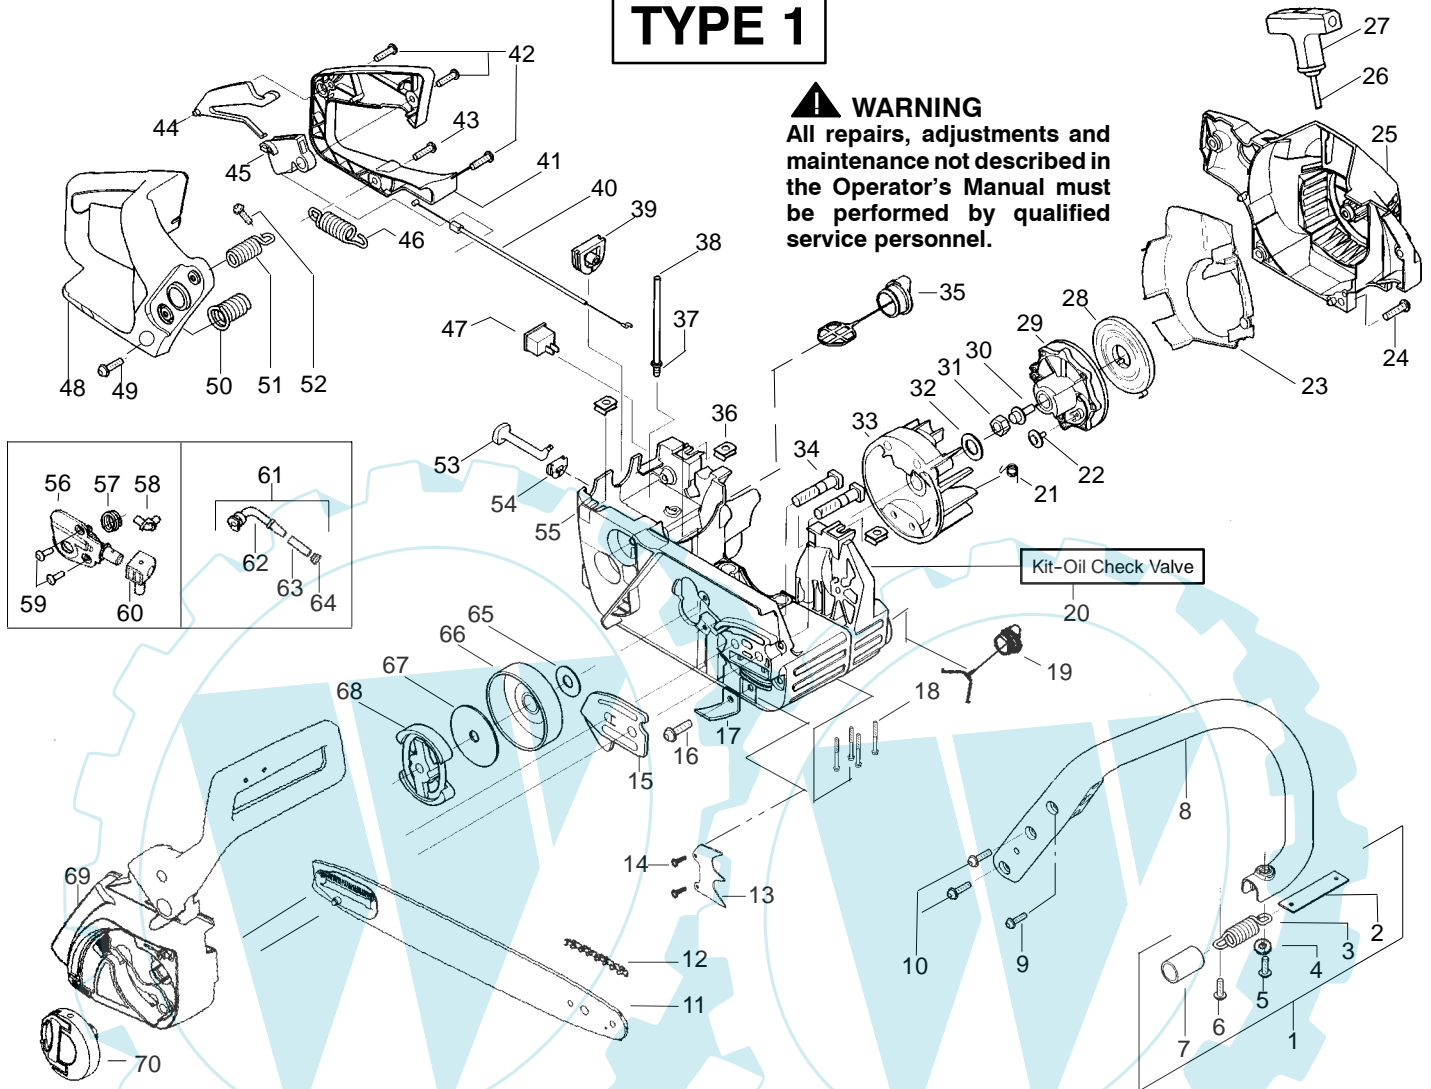

PARTS LIST NO. 530163180		McCULLOCH.® PARTS LIST	CHAIN SAW MODEL(s) MAC CAT 441
DATE 2/20/04	Replaces 163180 - 5/09/03		Note: Illustration may differ from actual model due to design changes

TYPE 1

⚠ WARNING
All repairs, adjustments and maintenance not described in the Operator's Manual must be performed by qualified service personnel.

↗ = NEW PART NUMBER FOR THIS IPL

* = REFER TO THE SERVICE REFERENCE INDICATED FOR MORE INFORMATION. (LOCATED AT END OF IPL)

PARTS LIST NO. 530163180		McCULLOCH ® PARTS LIST	CHAIN SAW MODEL(s) MAC CAT 441
DATE 2/20/04	Replaces 163180 - 5/09/03		Note: Illustration may differ from actual model due to design changes

✓ = NEW PART NUMBER FOR THIS IPL

* = REFER TO THE SERVICE REFERENCE INDICATED FOR MORE INFORMATION. (LOCATED AT END OF IPL)

PARTS LIST NO. 530163180		McCULLOCH ® PARTS LIST	CHAIN SAW MODEL(s) MAC CAT 441
DATE 2/20/04	Replaces 163180 - 5/09/03		Note: Illustration may differ from actual model due to design changes