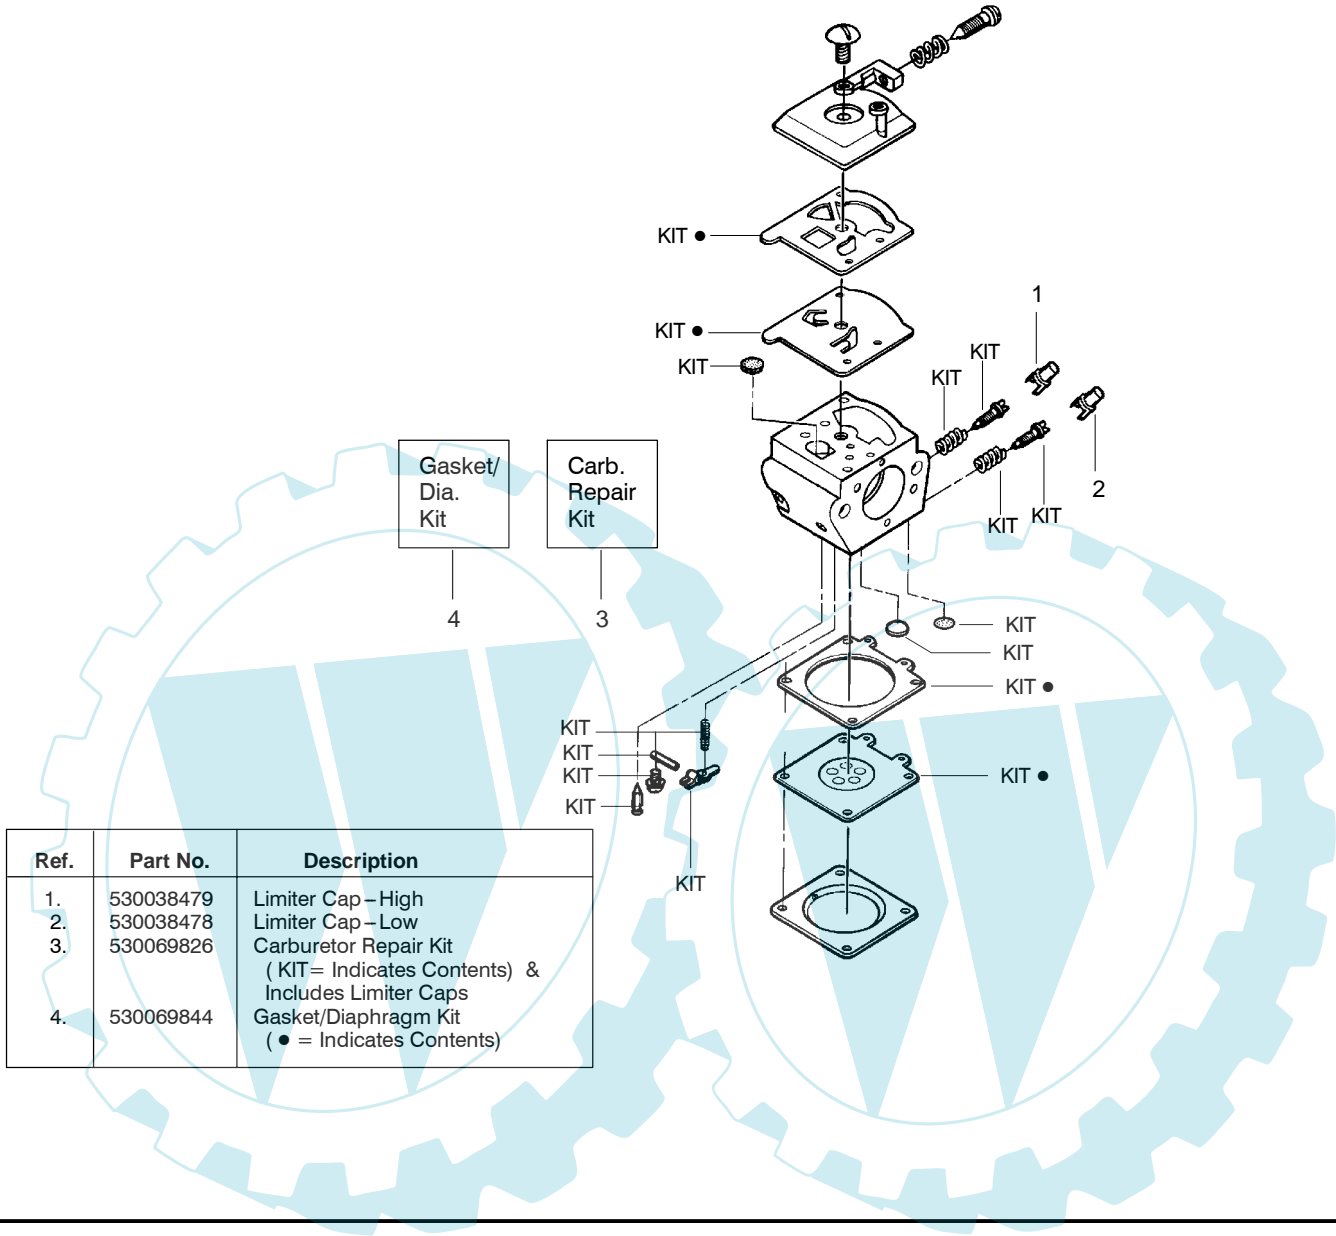

PARTS LIST NO. 530163180		McCULLOCH.® PARTS LIST	CHAIN SAW MODEL(S) MAC CAT 441	
DATE 2/20/04	Replaces 163180 - 5/09/03		Note: Illustration may differ from actual model due to design changes	PAGE NO. 9

Carburetor Assembly – WT-391 – #530069722

Ref.	Part No.	Description
1.	530038479	Limiter Cap – High
2.	530038478	Limiter Cap – Low
3.	530069826	Carburetor Repair Kit (KIT= Indicates Contents) & Includes Limiter Caps
4.	530069844	Gasket/Diaphragm Kit (● = Indicates Contents)

Kit - Carburetor Assembly No. 530071621 - WT-625

Kit - Carburetor Assembly No. 530071820 - W-20

Kit - Carburetor Assembly No. 530071821 - WT-662

Note: No Repair kits are available for these carburetors