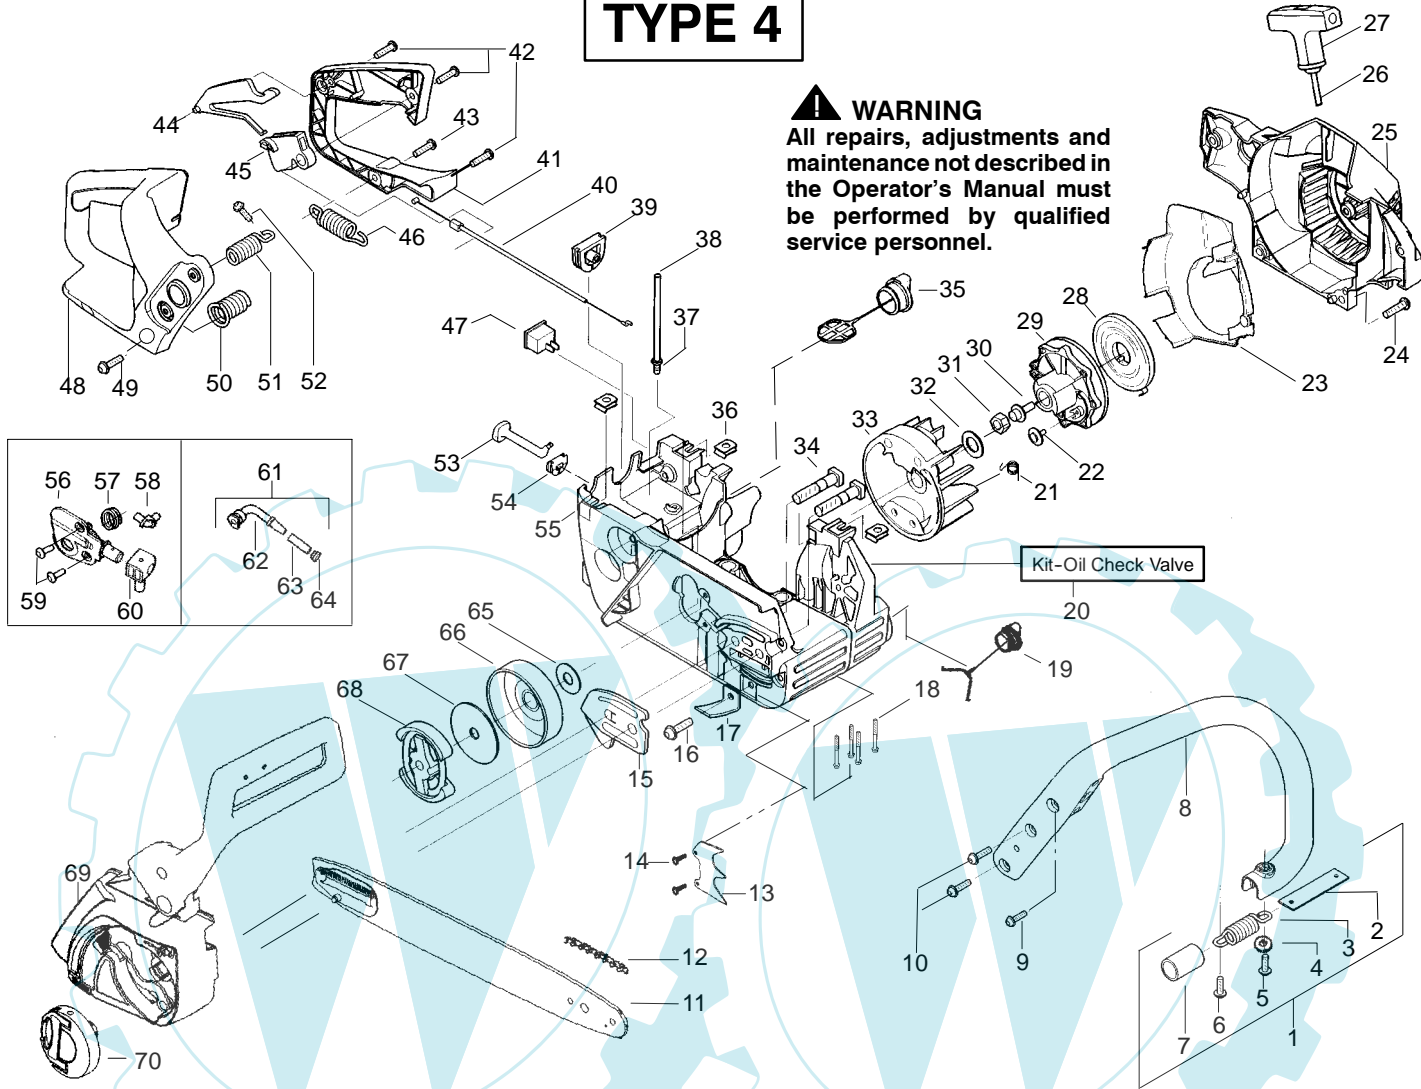

PARTS LIST NO. 530163180		McCULLOCH® PARTS LIST	CHAIN SAW MODEL(s) MAC CAT 441	
DATE 2/20/04	Replaces 163180 - 5/09/03		Note: Illustration may differ from actual model due to design changes	PAGE NO. 3

TYPE 4

WARNING
All repairs, adjustments and maintenance not described in the Operator's Manual must be performed by qualified service personnel.

Ref.	Part No.	Description	Ref.	Part No.	Description	Ref.	Part No.	Description
1.	530047963	Assy. - Isolator	27.	530056402	Handle - Starter	53.	530047605	Knob - Choke
2.	530047608	Strap - Limiter	28.	530027531	Spring - Recoil	54.	530049005	Grommet - Knob
3.	530042082	Spring - Isolator	29.	530037817	Pulley - Starter	55.	530056596	Assy - Chassis
4.	530015123	Washer	30.	530015920	Screw	56.	530071259	Kit - Oil Pump (Incls. 57, 58, 60)
5.	530016018	Screw	31.	530016134	Nut - Flywheel	57.	530037820	Gear - Worm Spring
6.	530015843	Screw	32.	530015127	Washer - Flywheel	58.	530049477	Elbow - Oil Pickup
7.	530036142	Sleeve - AV Spring	33.	530039209	Assy - Flywheel	59.	530016064	Screw
8.	530047583	Handle - Front	34.	530016133	Bolt - Bar	60.	530019206	Seal Block
9.	530015940	Screw	35.	530047192	Assy - Fuel Cap	61.	530047663	Assy - Oil Pickup (Incl. 62 - 64)
10.	530015814	Screw	36.	530015922	Nut - "U" - Type	62.	530038373	Pick-up Oiler
11.	530044897	Bar - 16"	37.	530023877	Fitting - fuel line	63.	530037821	Filter - Oil
12.	538248288	Chain - 16"	38.	530069216	Kit - Fuel line (large)	64.	530030189	Plug - Oil Filter
13.	530014381	Kit - Assy Spike (incl. 14)	39.	530047631	Grommet - Cable	65.	530015907	Washer - Thrust
14.	530015805	Screw	40.	530047602	Cable - Throttle	66.	530047061	Assy. - Clutch Drum w/bearing
15.	530038238	Plate - Bar Mounting	41.	530047581	Cover - Rear Handle	67.	530015611	Washer - Clutch
16.	530015814	Screw	42.	530015906	Screw	68.	530014949	Assy. Clutch
17.	530029850	Chain Catcher	43.	530015886	Screw	69.	530056923	Assy - Chain Brake
18.	530016132	Screw	44.	530036098	Lockout - Throttle	70.	530056935	Assy - Knob
19.	530010846	Assy - Oil Cap	45.	530036097	Trigger - Throttle			
20.	530071666	Kit - Oil Check Valve	46.	530042082	Spring			
21.	530023817	Spring - Starter Dog	47.	530069572	Kit - Switch			
22.	530016080	Screw	48.	530047582	Handle - Rear			
23.	530055723	Baffle - Air	49.	530015814	Screw			
24.	530015892	Screw	50.	530053274	Assy. Isolator - lower			
25.	530056333	Housing - Fan	51.	530071385	Kit - Isolator (Upper)			
26.	530069232	Kit - Rope	52.	530015875	Screw			

✓ = NEW PART NUMBER FOR THIS IPL

* = REFER TO THE SERVICE REFERENCE INDICATED FOR MORE INFORMATION. (LOCATED AT END OF IPL)