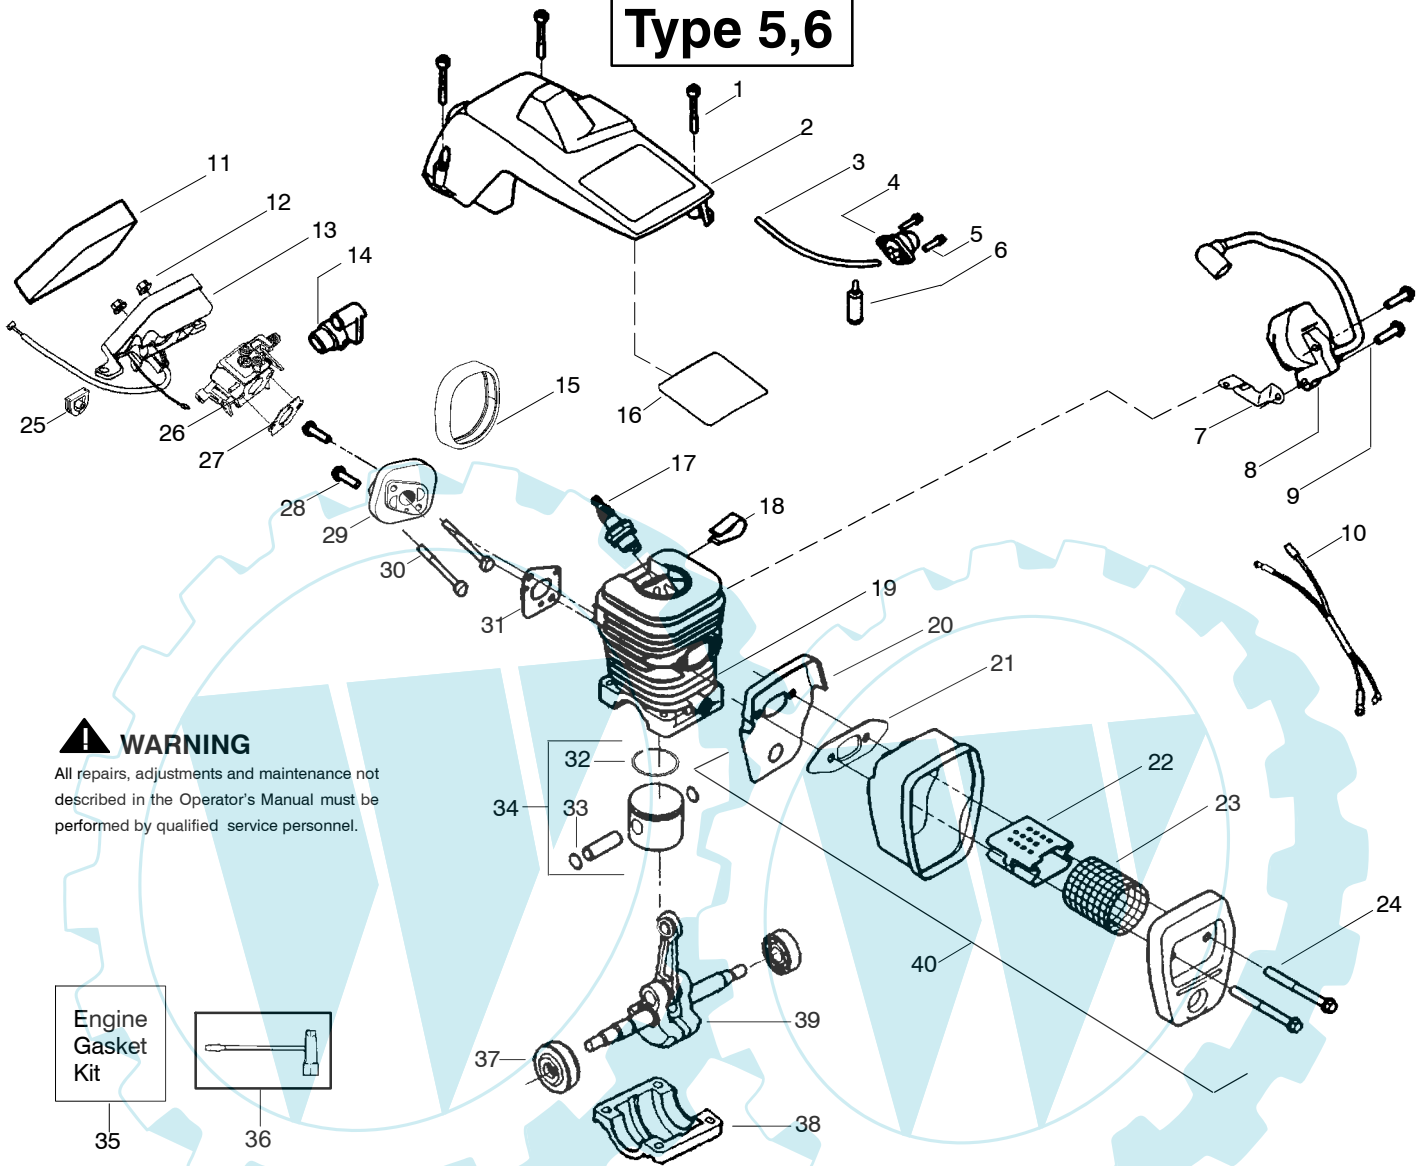

PARTS LIST NO. 530163180		McCULLOCH.® PARTS LIST	CHAIN SAW MODEL(s) MAC CAT 441	
DATE 2/20/04	Replaces 163180 - 5/09/03		Note: Illustration may differ from actual model due to design changes	PAGE NO. 8

Type 5,6

⚠ WARNING

All repairs, adjustments and maintenance not described in the Operator's Manual must be performed by qualified service personnel.

Ref.	Part No.	Description	Ref.	Part No.	Description	Ref.	Part No.	Description
1.	530016153	Screw	19.	530012550	Cylinder	34.	530071408	Kit-Piston (Incl. 32 & 33)
2.	530056914	Assy-Cylinder Shield (includes # 16)	20.	530049870	Backplate-Muffler	35.	530069608	Kit-Engine Gasket (Incl. 21, 27 & 31)
3.	530069247	Kit-Fuel Line (Small)	21.	530069608	Gasket-Muffler(kit)	36.	530031135	Bar Wrench
4.	530047213	Assy-Air Purge	22.	530037817	Diffuser-Muffler	37.	530056363	Assy-Seal & Bearing
5.	530015780	Screw	23.	530036103	Screen-Spark	38.	530037935	Cap-Crankcase
6.	530095646	Assy-Fuel Pick-up	24.	530016132	Bolt-Muffler	39.	530047062	Assy-Crankshaft
7.	530047442	Strap-Ground	25.	530047631	Grommet-Throttle Cable	40.	530047207	Assy-Muffler (Incl. 20-24)
8.	530039198	Ignition Module	26.	---	Kit-Carburetor	Not Shown		
9.	530015814	Screw	↗	530071820	Zama (W-20)			
10.	↗ 530057475	Assy-Wire Harness	↗	530071821	Walbro (WT-662)	↗	530164617	Manuals (Scan)
11.	530037793	Foam-Air Filter	27.	530069608	Gasket-Carb. (kit)	↗	530164618	(Euro I)
12.	530016101	Nut	28.	530016386	Screw	↗	530164619	(Euro II)
13.	↗ 530057702	Assy-Air Box	29.	530049700	Carb. Adapter			
14.	530035526	Grommet-Carb Adjust	30.	530016187	Screw			
15.	530054144	Seal-Carb Adapter	31.	530069608	Gasket-Adaptor(kit)			
16.	530055698	Reflector-Heat	32.	530038729	Ring-Piston			
17.	952030150	Spark Plug (RCJ-7Y)	33.	530015697	Retainer-Piston Pin			
18.	530016136	Clip-High Tension Lead						

↗ = NEW PART NUMBER FOR THIS IPL

* = REFER TO THE SERVICE REFERENCE INDICATED FOR MORE INFORMATION. (LOCATED AT END OF IPL)