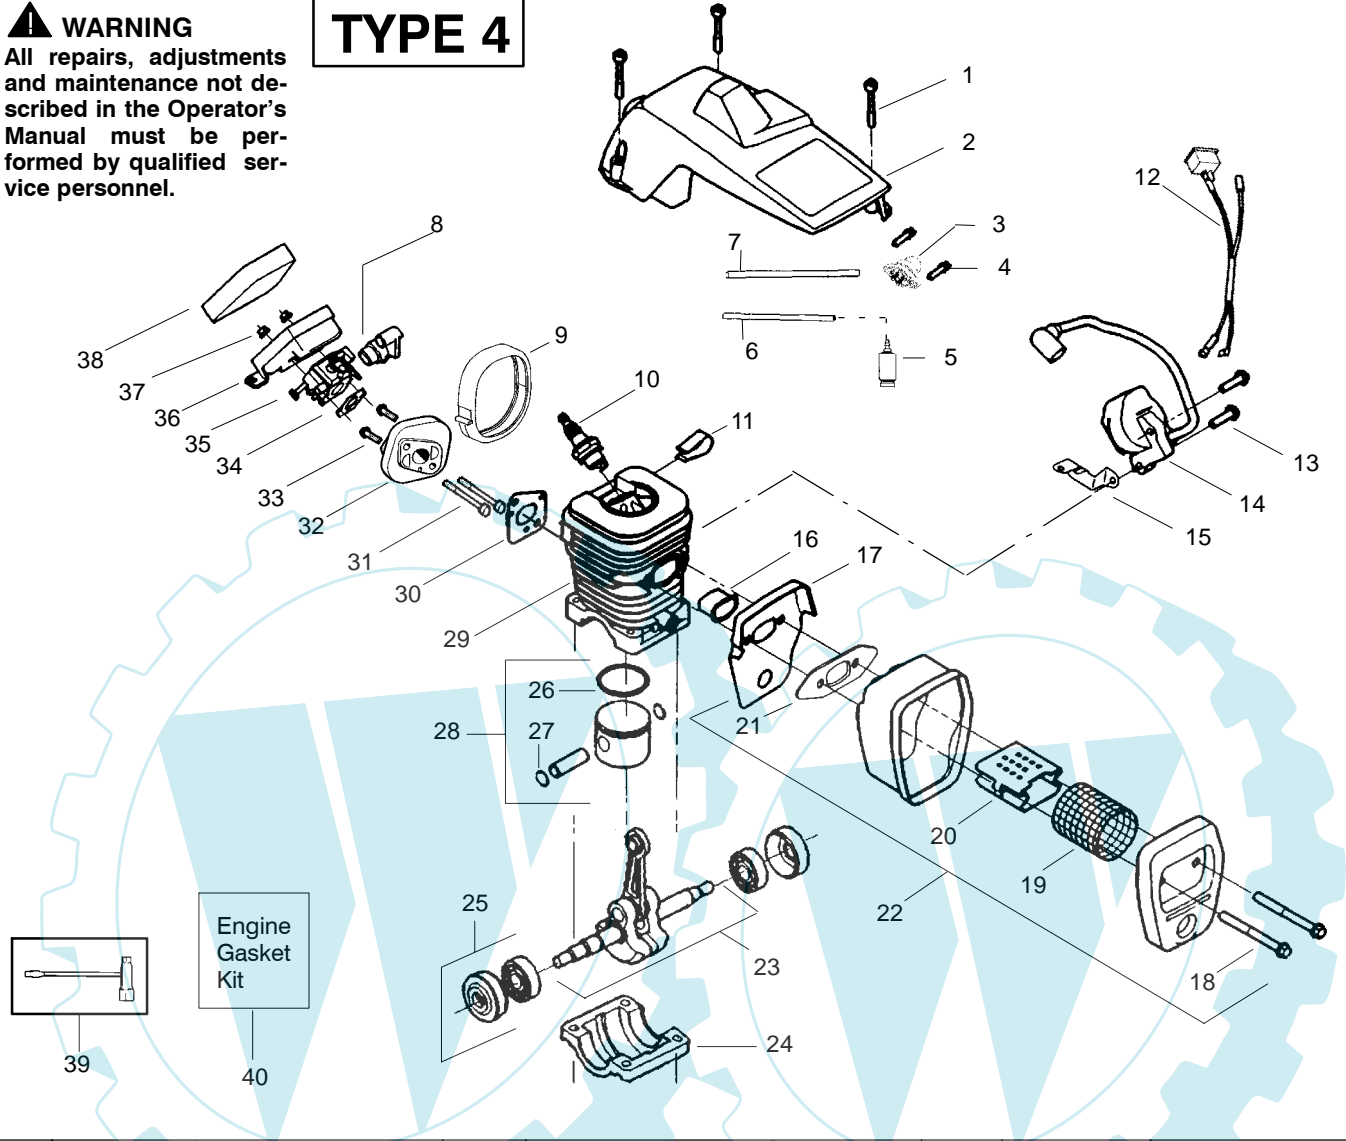

PARTS LIST NO. 530163180		McCULLOCH® PARTS LIST	CHAIN SAW MODEL(s) MAC CAT 441	
DATE 2/20/04	Replaces 163180 - 5/09/03		Note: Illustration may differ from actual model due to design changes	PAGE NO. 7

⚠ WARNING
All repairs, adjustments and maintenance not described in the Operator's Manual must be performed by qualified service personnel.

TYPE 4

Ref.	Part No.	Description	Ref.	Part No.	Description	Ref.	Part No.	Description
1.	530016153	Screw	19.	530036103	Screen-Spark	36.	530047604	Housing-Air Filter
2.	530056914	Shield-Cylinder	20.	530037813	Diffuser-Muffler	37.	530016101	Nut
3.	530047213	Assy-Air Purge	21.	530069608	Gasket-Muffler (kit)	38.	530037793	Air Filter - Foam
4.	530015780	Screw	22.	530047207	Assy-Muffler (Incl. 17-21)	39.	530031135	Wrench-Bar
5.	530095646	Assy-Fuel Pick-up Kit-Line Purge/Carb. (Small Dia)	23.	530047062	Assy-Crankshaft	40.	530069608	Kit-Engine Gasket (incl. 21,30,34)
6.	530069247	Kit-Line Purge/Tank (large line)	24.	530037935	Cap-Crankcase			
7.	530069216	Grommet-Carb Adjust. Seal-Carb Adapter	25.	530056363	Assy-Seal & Bearing			
8.	530035526	Spark Plug (RCJ-7Y)	26.	530038729	Ring-Piston			
9.	530054144	Clip-High Tension Lead	27.	530015697	Retainer - Piston Pin			
10.	952030150	Assy-Wire Harness (includes switch)	28.	530071408	Kit-Piston - (incl. 26,27)			
11.	530016136	Screw	29.	530071412	Kit-Cylinder			
12.	530049117	Module-Ignition	30.	530069608	Gasket-Carb. Adapter (kit)			Not Shown
13.	530015814	Strap-Ground	31.	530016187	Screw	✓	530163895	Manual- (Scan)
14.	530039167	Insulator-Heat	32.	530049700	Carb. Adapter	✓	530163896	Manual - (Euro I)
15.	530047442	Back Plate-Muffler	33.	530016386	Screw	✓	530163897	Manual - (Euro II)
16.	530037652	Screw	34.	530069608	Carb. Gasket (kit)	✓	530054781	Decal-Warning
17.	530049870	Kit-Carburetor (WT-391)	35.	---	Kit-Carburetor (WT-625)	✓	530038478	Cap-limiter low(tan)
18.	530016132			530069722		✓	530038479	Cap-limiter high(brn)
				530071621				

✓ = NEW PART NUMBER FOR THIS IPL

* = REFER TO THE SERVICE REFERENCE INDICATED FOR MORE INFORMATION. (LOCATED AT END OF IPL)