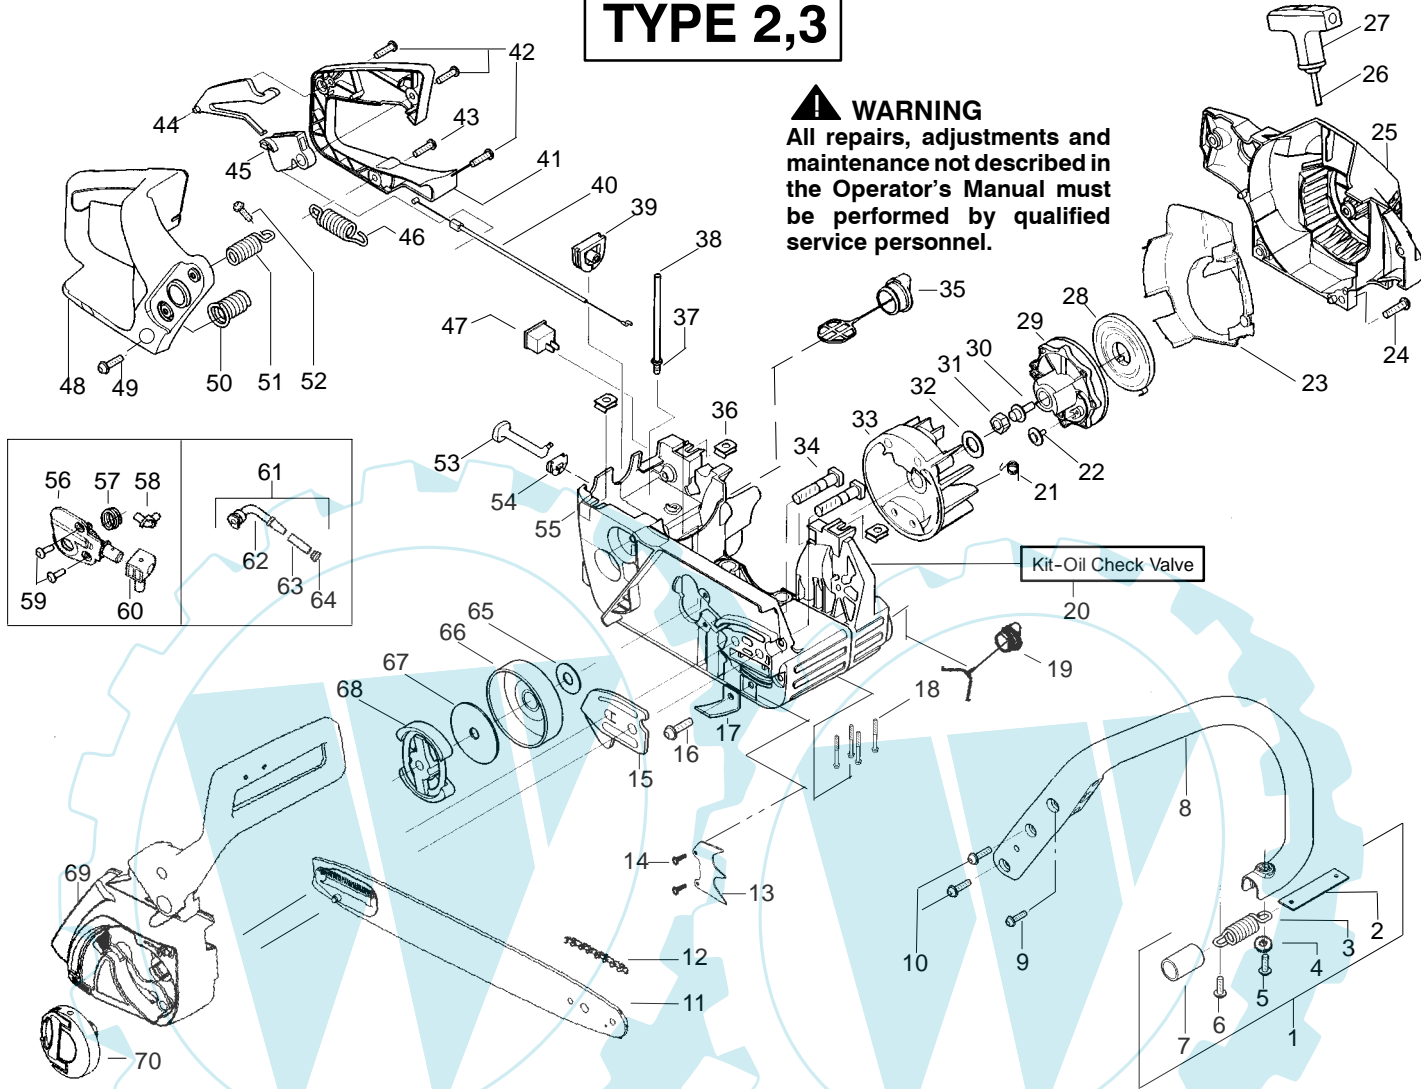

PARTS LIST NO. 530163180		McCULLOCH® PARTS LIST	CHAIN SAW MODEL(s) MAC CAT 441	
DATE 2/20/04	Replaces 163180 - 5/09/03		Note: Illustration may differ from actual model due to design changes	PAGE NO. 2

TYPE 2,3

WARNING
All repairs, adjustments and maintenance not described in the Operator's Manual must be performed by qualified service personnel.

Ref.	Part No.	Description	Ref.	Part No.	Description	Ref.	Part No.	Description
1.	530047963	Assy. - Isolator	27.	530056402	Handle - Starter	53.	530047605	Knob - Choke
2.	530047608	Strap - Limiter	28.	530027531	Spring - Recoil	54.	530049005	Grommet - Knob
3.	530042082	Spring - Isolator	29.	530037817	Pulley - Starter	55.	530056597	Assy - Chassis
4.	530015123	Washer	30.	530015920	Screw	56.	530071259	Kit - Oil Pump (Incls. 57, 58, 60)
5.	530016018	Screw	31.	530016134	Nut - Flywheel	57.	530037820	Gear - Worm Spring
6.	530015843	Screw	32.	530015127	Washer - Flywheel	58.	530049477	Elbow - Oil Pickup
7.	530036142	Sleeve - AV Spring	33.	530039209	Assy - Flywheel	59.	530016064	Screw
8.	530047583	Handle - Front	34.	530016133	Bolt - Bar	60.	530019206	Seal Block
9.	530015940	Screw	35.	530047192	Assy - Fuel Cap	61.	530047663	Assy - Oil Pickup (Incl. 62 - 64)
10.	530015814	Screw	36.	530015922	Nut - "U" - Type	62.	530038373	Pick-up Oiler
11.	530044897	Bar - 16"	37.	530023877	Fitting - fuel line	63.	530037821	Filter - Oil
12.	538248288	Chain - 16"	38.	530069216	Kit - Fuel line (large)	64.	530030189	Plug - Oil Filter
13.	530014381	Kit - Assy Spike (incl. 14)	39.	530047631	Grommet - Cable	65.	530015907	Washer - Thrust
14.	530015805	Screw	40.	530047602	Cable - Throttle	66.	530047061	Assy. - Clutch Drum w/bearing
15.	530038238	Plate - Bar Mounting	41.	530047581	Cover - Rear Handle	67.	530015611	Washer - Clutch
16.	530015814	Screw	42.	530015906	Screw	68.	530014949	Assy. Clutch
17.	530029850	Chain Catcher	43.	530015886	Screw	69.	530056832	Assy - Chain Brake
18.	530016132	Screw	44.	530036098	Lockout - Throttle	70.	530056935	Assy - Knob
19.	530010846	Assy - Oil Cap	45.	530036097	Trigger - Throttle			
20.	530071666	Kit - Oil Check Valve	46.	530042082	Spring			
21.	530023817	Spring - Starter Dog	47.	530069572	Kit - Switch			
22.	530016080	Screw	48.	530047582	Handle - Rear			
23.	530055723	Baffle - Air	49.	530015814	Screw			
24.	530015892	Screw	50.	530053274	Assy. Isolator - lower			
25.	530055708	Housing - Fan	51.	530071385	Kit - Isolator (Upper)			
26.	530069232	Kit - Rope	52.	530015875	Screw			

✓ = NEW PART NUMBER FOR THIS IPL

* = REFER TO THE SERVICE REFERENCE INDICATED FOR MORE INFORMATION. (LOCATED AT END OF IPL)