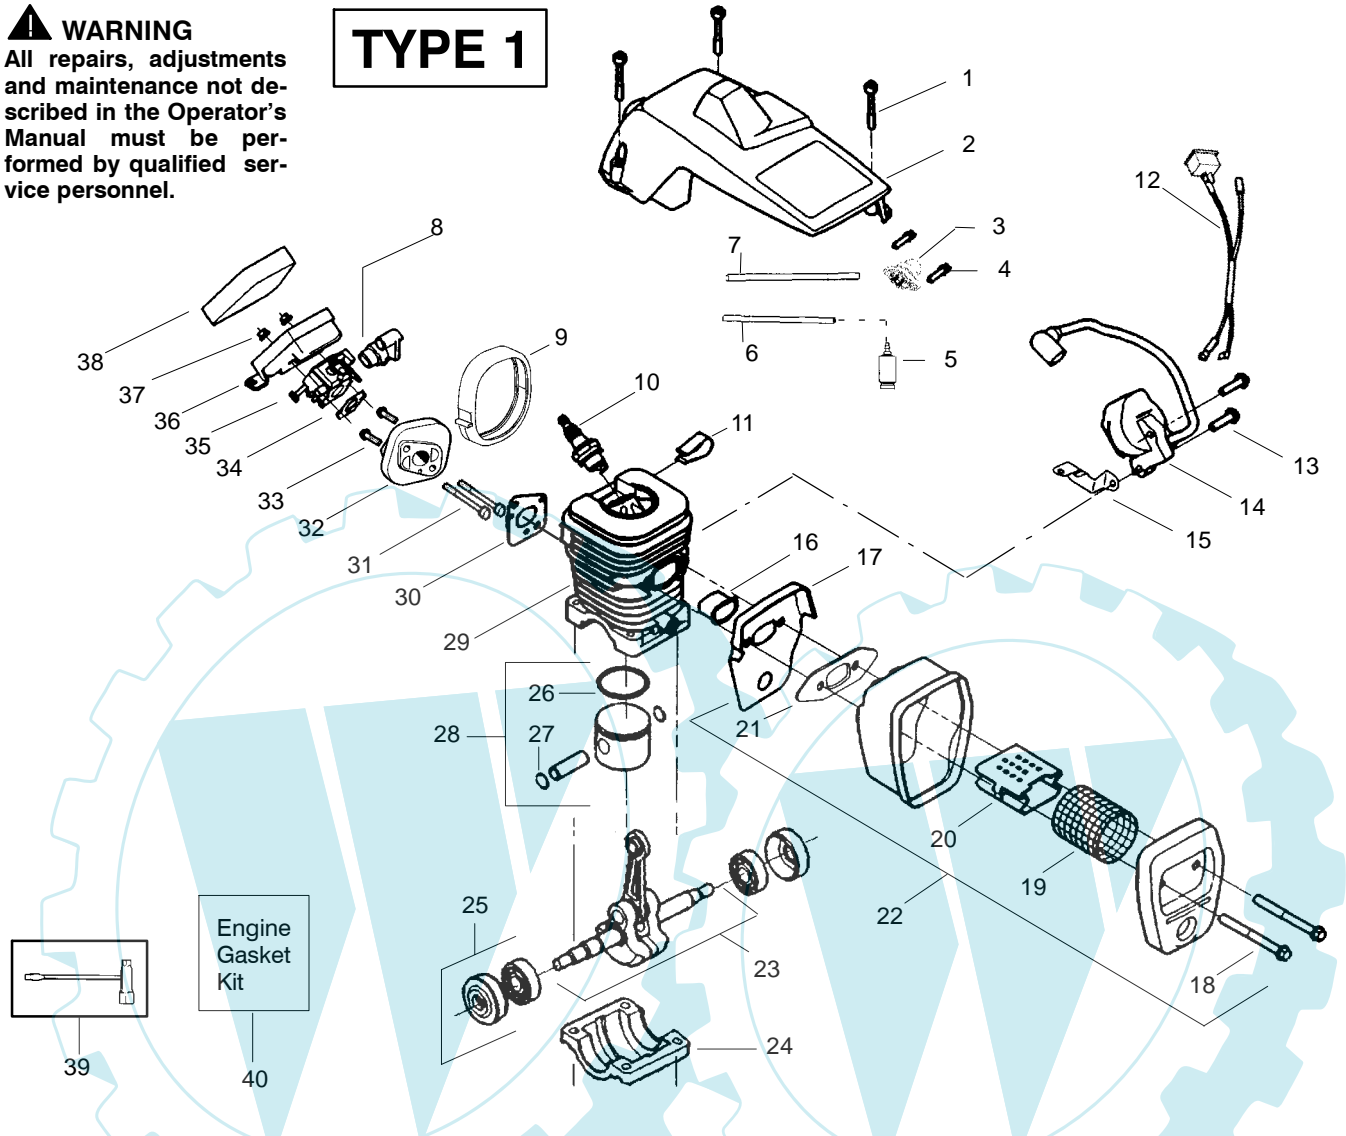

PARTS LIST NO. 530163180		McCULLOCH.® PARTS LIST	CHAIN SAW MODEL(s) MAC CAT 441	
DATE 2/20/04	Replaces 163180 - 5/09/03		Note: Illustration may differ from actual model due to design changes	PAGE NO. 5

WARNING
All repairs, adjustments and maintenance not described in the Operator's Manual must be performed by qualified service personnel.

TYPE 1

Ref.	Part No.	Description	Ref.	Part No.	Description	Ref.	Part No.	Description
1.	530016153	Screw	19.	530036103	Screen-Spark	36.	530047604	Housing-Air Filter
2.	530056924	Shield-Cylinder	20.	530037813	Diffuser-Muffler	37.	530016101	Nut
3.	530047213	Assy-Air Purge	21.	530069608	Gasket-Muffler (kit)	38.	530037793	Air Filter - Foam
4.	530015780	Screw	22.	530047207	Assy-Muffler (Incl. 17-21)	39.	530031135	Wrench-Bar
5.	530095646	Assy-Fuel Pick-up	23.	530047062	Assy-Crankshaft	40.	530069608	Kit-Engine Gasket (incl. 21,30,34)
6.	530069247	Kit-Line Purge/Carb. (Small Dia)	24.	530037935	Cap-Crankcase			
7.	530069216	Kit-Line Purge/Tank (large line)	25.	530056363	Assy-Seal & Bearing			
8.	530035526	Grommet-Carb Adjust.	26.	530038729	Ring-Piston			
9.	530054144	Seal-Carb Adapter	27.	530015697	Retainer - Piston Pin			
10.	952030150	Spark Plug (RCJ-7Y)	28.	530071408	Kit-Piston - (incl. 26,27)			
11.	530016136	Clip-High Tension Lead	29.	530071412	Kit-Cylinder			
12.	530049117	Assy-Wire Harness (includes switch)	30.	530069608	Gasket-Carb. Adapter (kit)			
13.	530015814	Screw	31.	530016187	Screw	✓	530163895	Manual- (Scan)
14.	530039167	Module-Ignition	32.	530049700	Carb. Adapter	✓	530163896	Manual - (Euro I)
15.	530047442	Strap-Ground	33.	530016386	Screw	✓	530163897	Manual - (Euro II)
16.	530037652	Insulator-Heat	34.	530069608	Carb. Gasket (kit)		530054781	Decal-Warning
17.	530049870	Back Plate-Muffler	35.	---	Kit-Carburetor (WT-391)			
18.	530016132	Screw		530069722	(WT-625)			
				530071621				

✓ = NEW PART NUMBER FOR THIS IPL

★ = REFER TO THE SERVICE REFERENCE INDICATED FOR MORE INFORMATION. (LOCATED AT END OF IPL)